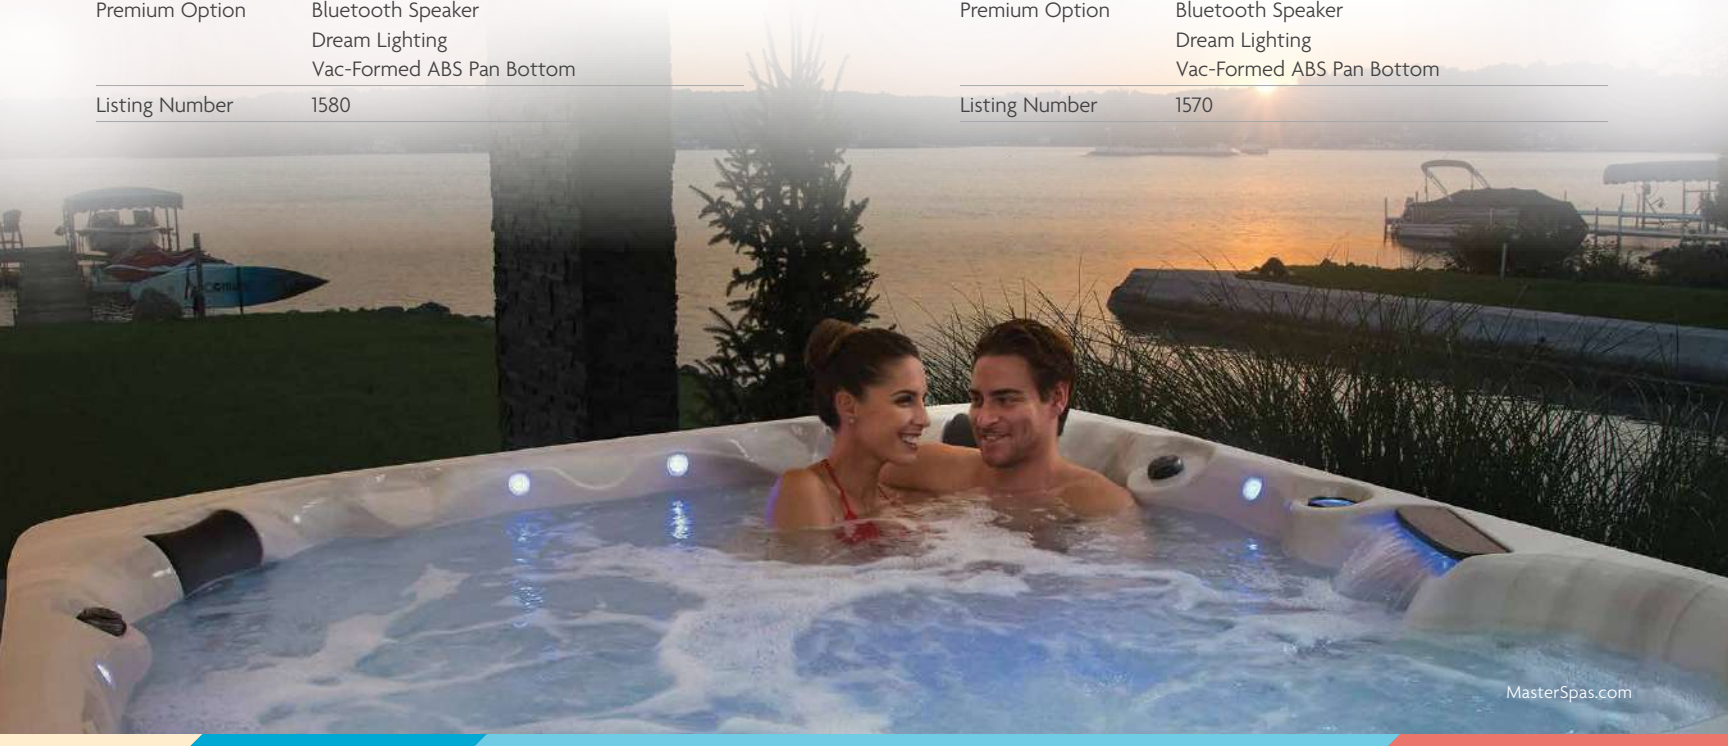

PRECISION 7

Dimensions	84" x 84" x 36" (214 cm x 214 cm x 92 cm)
Weight: (Dry/Full)	770 lbs (349 kg) / 5,405 lbs (2,452 kg)
Water Capacity	400 Gallons (1,514 L)
Power Requirements	240 V / 50 Amp
Seating Capacity	7
Stainless Steel Jets	38
Pumps	2
Water Features	1
Filtration	EcoPur® Charge
LED Lighting	Interior LED Lighting Backlit Cupholders
Exclusive Features	StressRelief Neck and Shoulder Seat™ Master Force™ Bio-Magnetic Therapy System
Premium Option	Bluetooth Speaker Dream Lighting Vac-Formed ABS Pan Bottom
Listing Number	1570