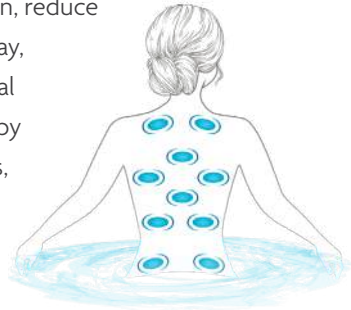

STAINLESS STEEL JETS

Stainless steel jets provide a luxe look with superior durability.

ENERGY EFFICIENCY

Every hot tub is built to not only meet but to exceed stringent energy-efficiency regulations. The craftsmanship results in what really matters — a superior experience and savings for you and your monthly utility bill.

MAGNETIC THERAPY

Our exclusive Master Force™ Bio-Magnetic Therapy System offers the benefits of magnetic therapy in the comfort of a hot tub. Magnetic therapy has been used for centuries to help relieve pain, improve circulation, reduce swelling, and alleviate stiffness. Today, more and more doctors and physical therapists are using magnetic therapy for the treatment of back problems, arthritis, and sports injuries.

That's why Master Spas, after extensive research and development, chose to combine the proven benefits of hydrotherapy with the pain-relieving comfort of bio-magnetic therapy. Our Master Force Bio-Magnetic Therapy System applies strategically placed magnets to two pressure points behind the neck and eight throughout the shoulders, back, and seat areas in our exclusive StressRelief Neck and Shoulder Seat.